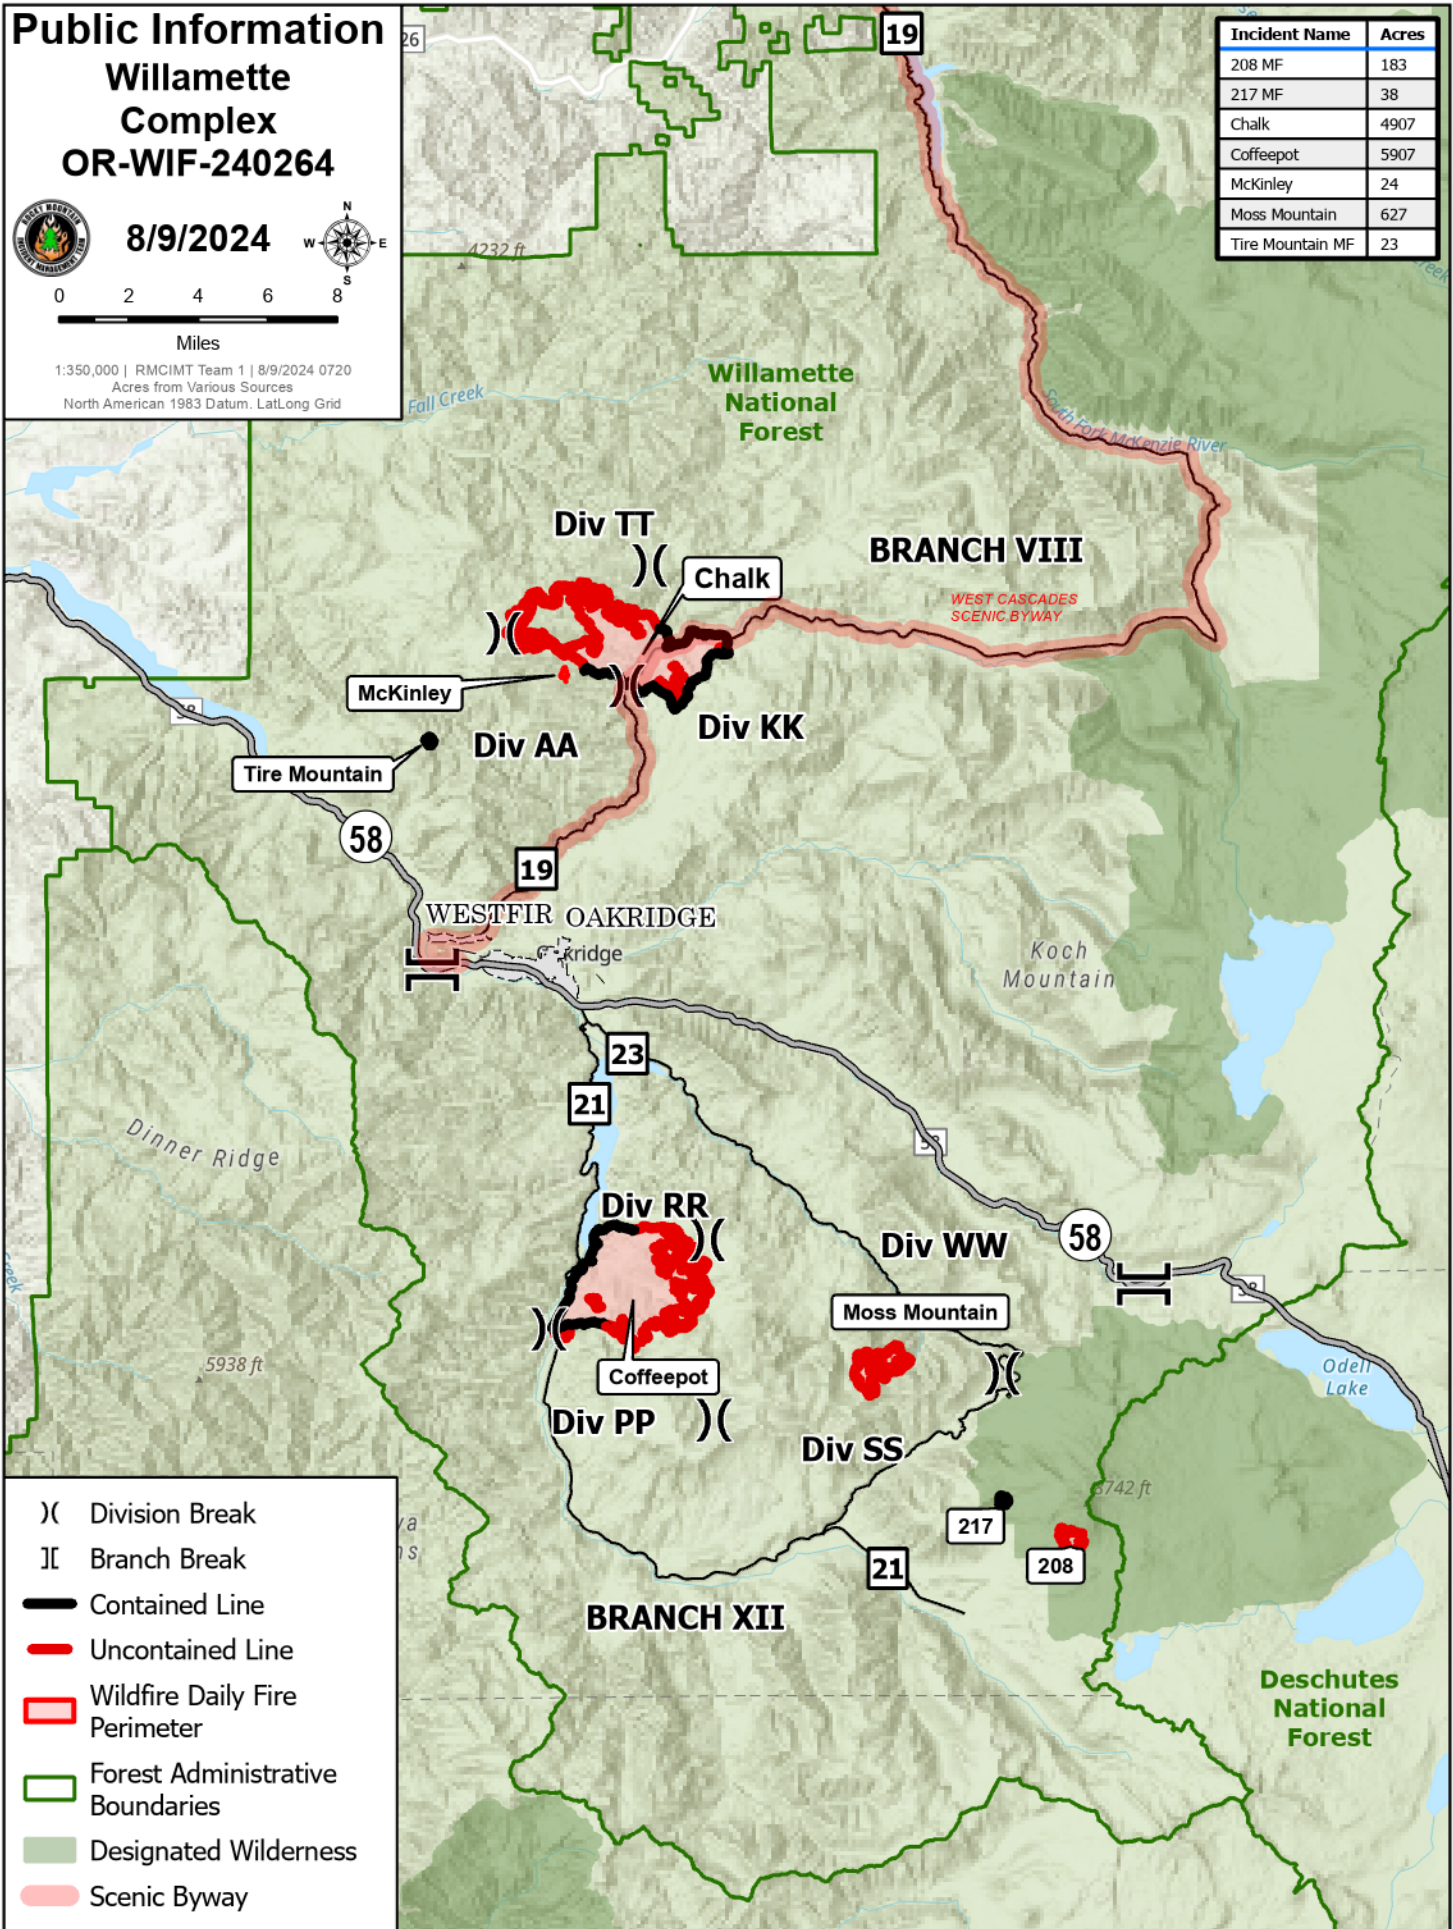

**Public Information**  
**Willamette**  
**Complex**  
**OR-WIF-240264**

**8/9/2024**

0 2 4 6 8  
 Miles

1:350,000 | RMCIMT Team 1 | 8/9/2024 0720  
 Acres from Various Sources  
 North American 1983 Datum, LatLong Grid

Incident Name	Acres
208 MF	183
217 MF	38
Chalk	4907
Coffeepot	5907
McKinley	24
Moss Mountain	627
Tire Mountain MF	23

- ) ( Division Break
- || Branch Break
- Contained Line
- Uncontained Line
- ▭ Wildfire Daily Fire Perimeter
- ▭ Forest Administrative Boundaries
- ▭ Designated Wilderness
- ▭ Scenic Byway